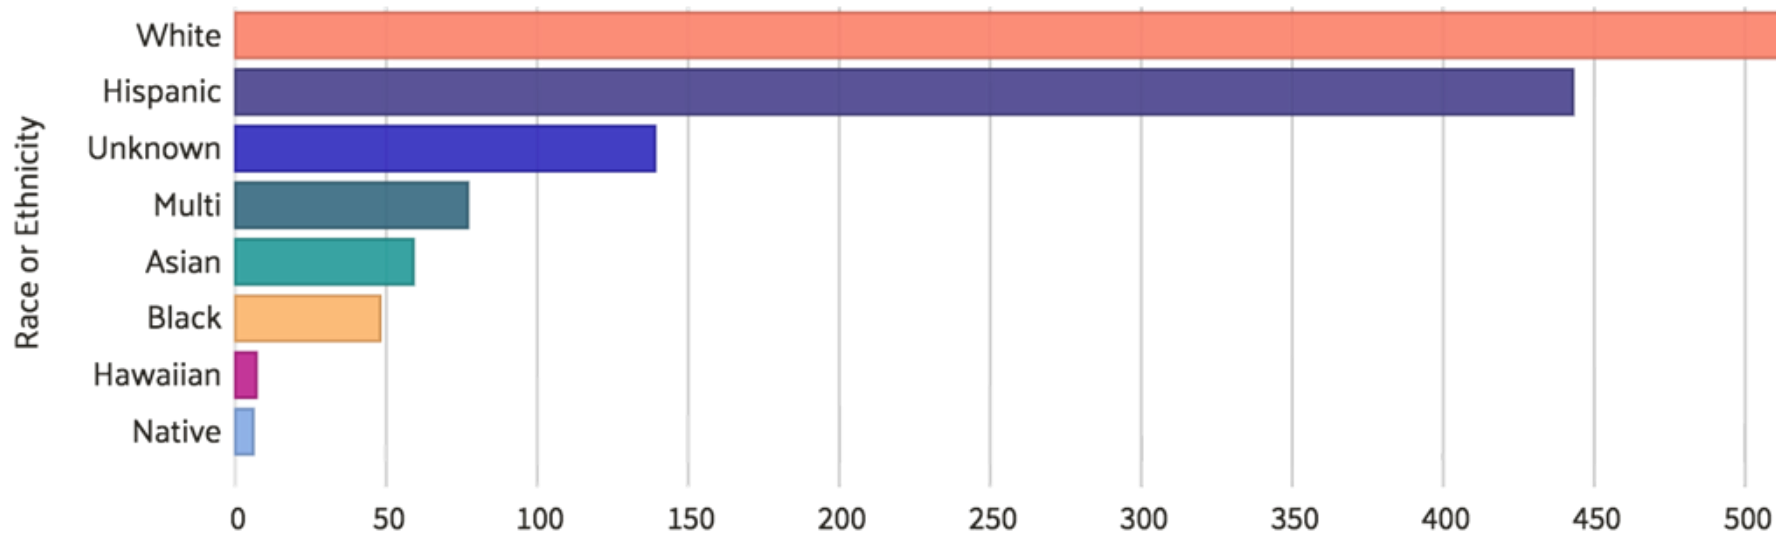

University Degrees