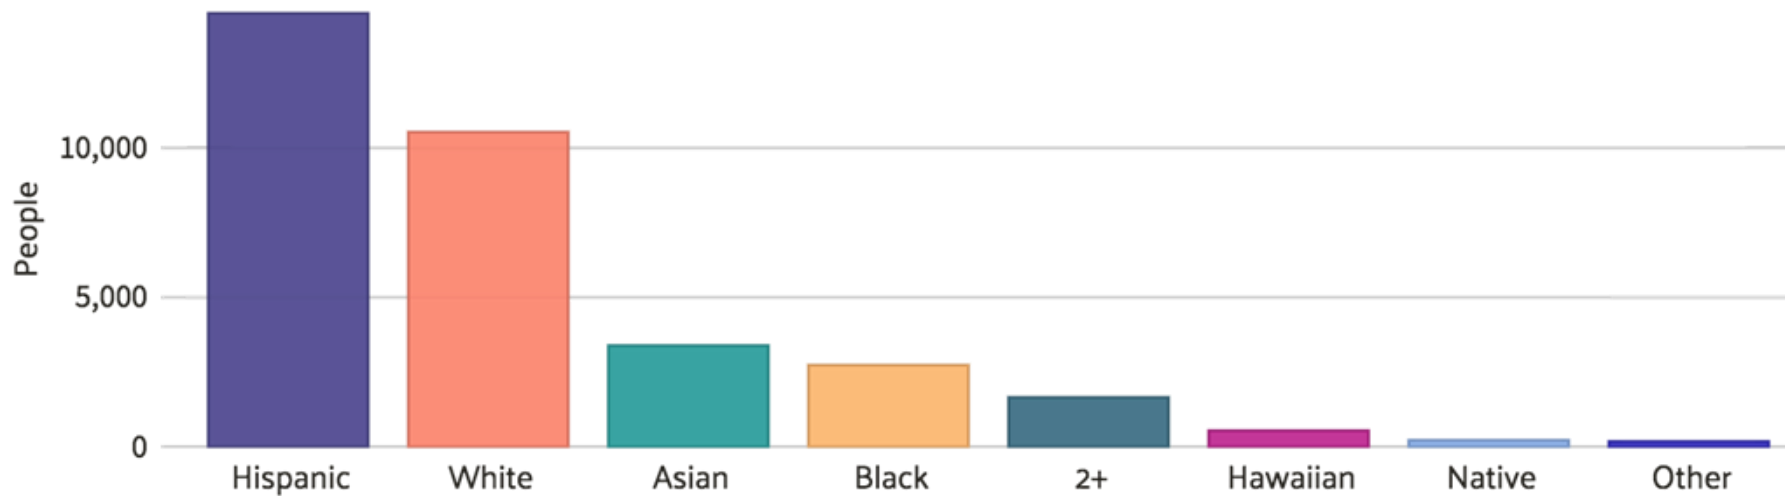

CITY OF
SEASIDE

Community Scan

— Meliza Kaneko & Linh Luu —

Demographic

Population: 33,729

Age:

- Under 18: 35.9%
- 19 - 64: 55.5%
- Over 65: 8.6%

Race & Ethnicity

Poverty

Non-English Languages

Religious

49.41% of the people in Seaside are religious

- Catholic: 36.31%
- Other Christian: 3.94%
- Eastern: 1.66%
- Baptist: 1.49%
- LDS (Latter-day Saint): 1.46%
- Presbyterian: 1.13%
- Pentecostal: 0.92%
- Episcopalian: 0.75%
- Islam: 0.61%
- Lutheran: 0.45%
- Methodist: 0.43%
- Jewish: 0.26%