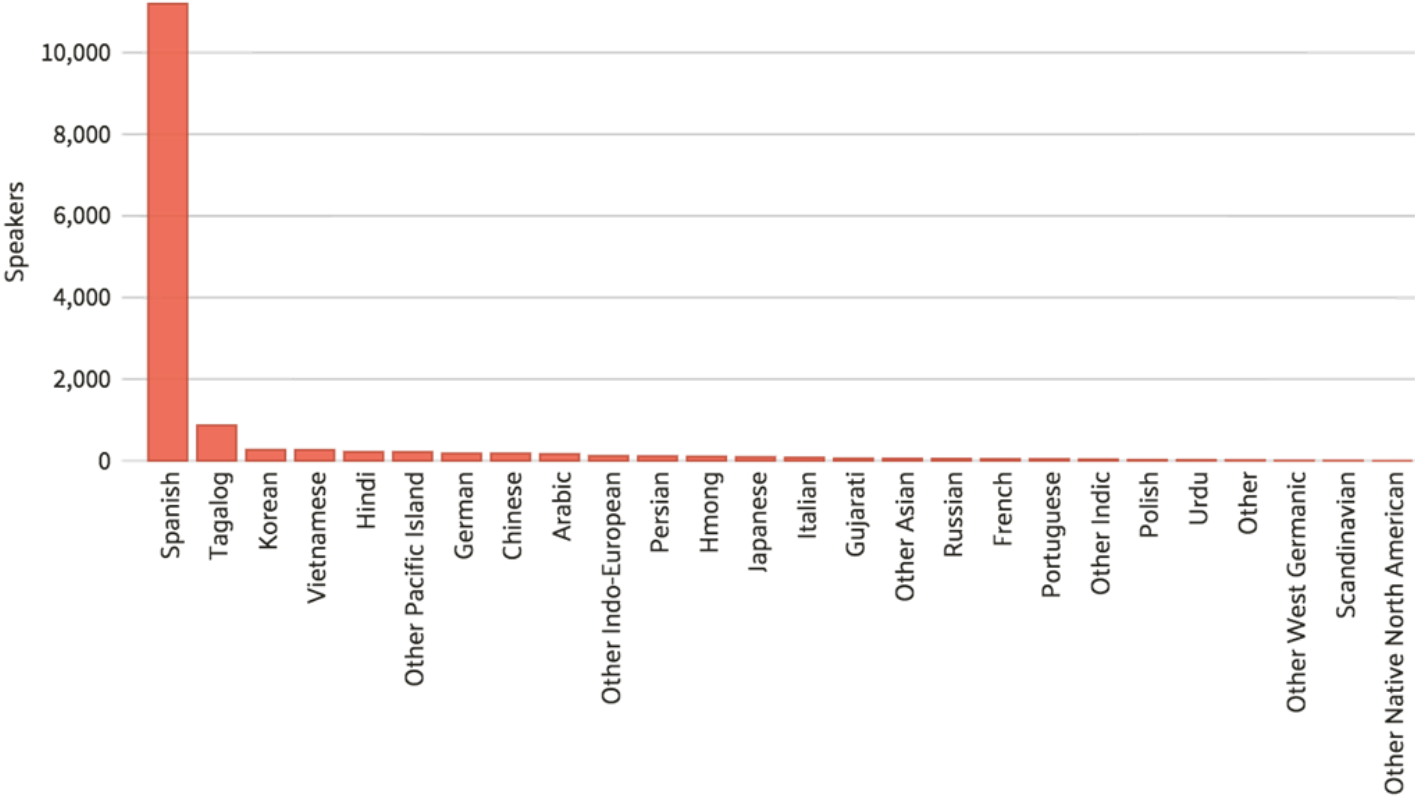

CITY OF
SEASIDE

Community Scan

— Meliza Kaneko & Linh Luu —

Demographic

Population: 33,729

Age:

- Under 18: 35.9%
- 19 - 64: 55.5%
- Over 65: 8.6%

Race & Ethnicity

Poverty

Non-English Languages

Religious

49.41% of the people in Seaside are religious

- Catholic: 36.31%
- Other Christian: 3.94%
- Eastern: 1.66%
- Baptist: 1.49%
- LDS (Latter-day Saint): 1.46%
- Presbyterian: 1.13%
- Pentecostal: 0.92%
- Episcopalian: 0.75%
- Islam: 0.61%
- Lutheran: 0.45%
- Methodist: 0.43%
- Jewish: 0.26%